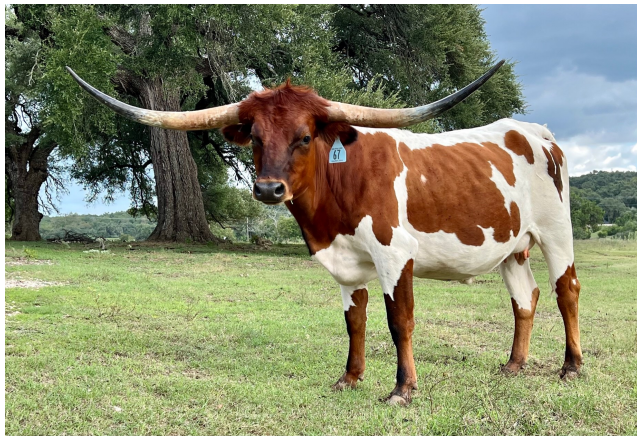

DAUNTLESS LONGHORNS

BETTE DAVIS EYES

Date of Birth: 09/20/2021
 Breeder: CRAFT RANCH LONGHORNS
 Owner: DAUNTLESS LONGHORNS

Courtesy of DAUNTLESS LONGHORNS

TTT: 65.0000 on 06/08/2024

BETTE DAVIS EYES

Cowboy Ruff

Rockin Magic

COWBOY TUFF CHEX

Rex's Red Rose

PCC RIM ROCK

Magic 37

COWBOY CHEX

BL RIO CATCHIT

M.C. SUPER REX